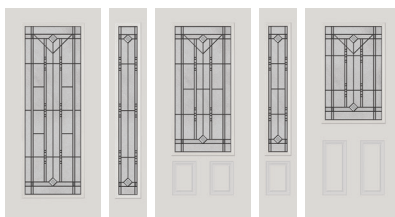

RIVERWOOD°

22x64 8x64 7x64 22x48 8x48 22x36