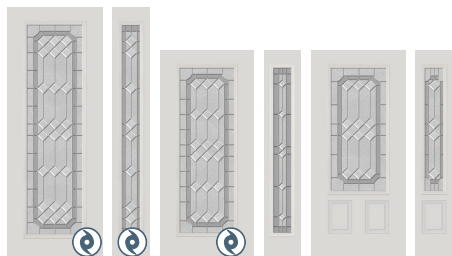

MAJESTIC

22x80*** 8x80*** 22x64 20x64*** 8x64 7x64*** 22x48*** 8x48***