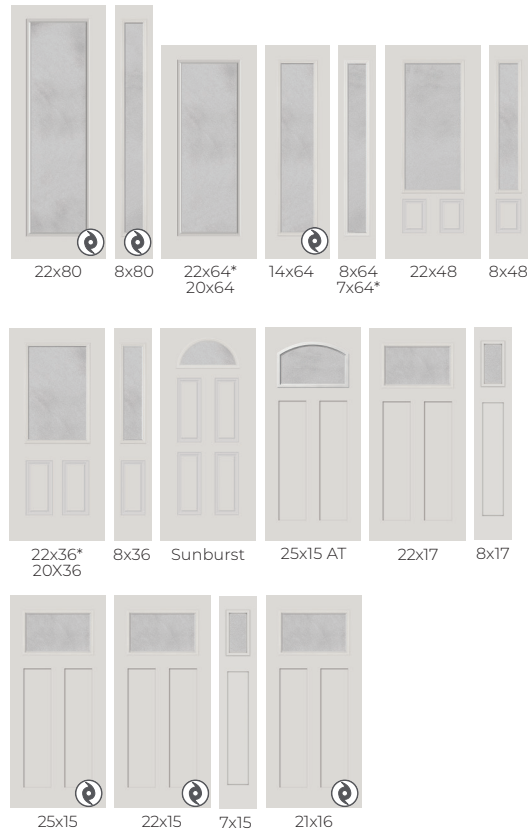

MICRO-GRANITE