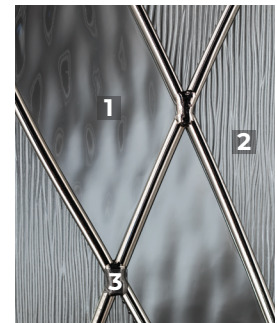

1. Clear Software Glass
2. Streamed Glass
3. Black Chrome Caming