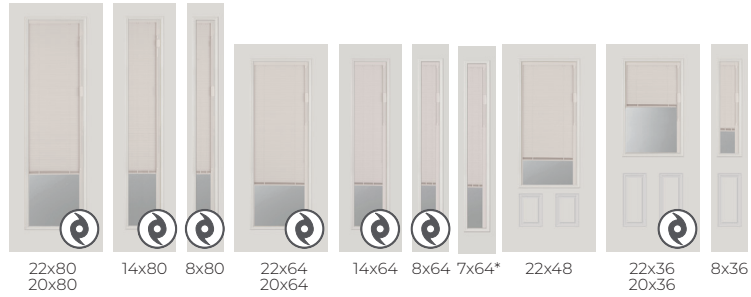

ENCLOSED BLINDS

PREMIUM COLORS

Impact Rated

LOW-E+: available with hard coat finish (270 or 366)

*Tilt only