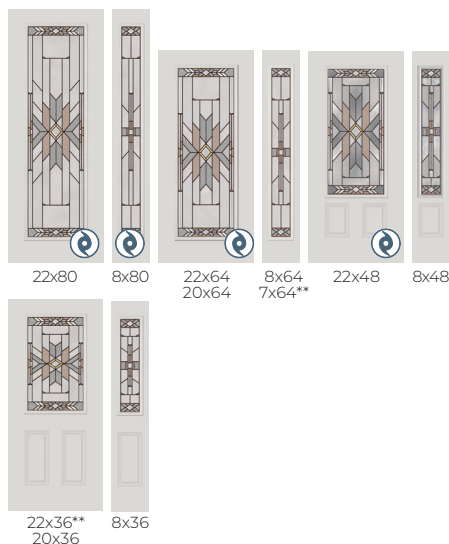

MOHAVE

1. Streamed Glass
2. Gray Softwave Glass
3. Bronze Softwave Glass
4. Pale Amber Softwave Glass
5. Micro-Iced Granite Glass
6. Small Hammered Glass
7. Clear Bevels
8. Oil-Rubbed Bronze Caming