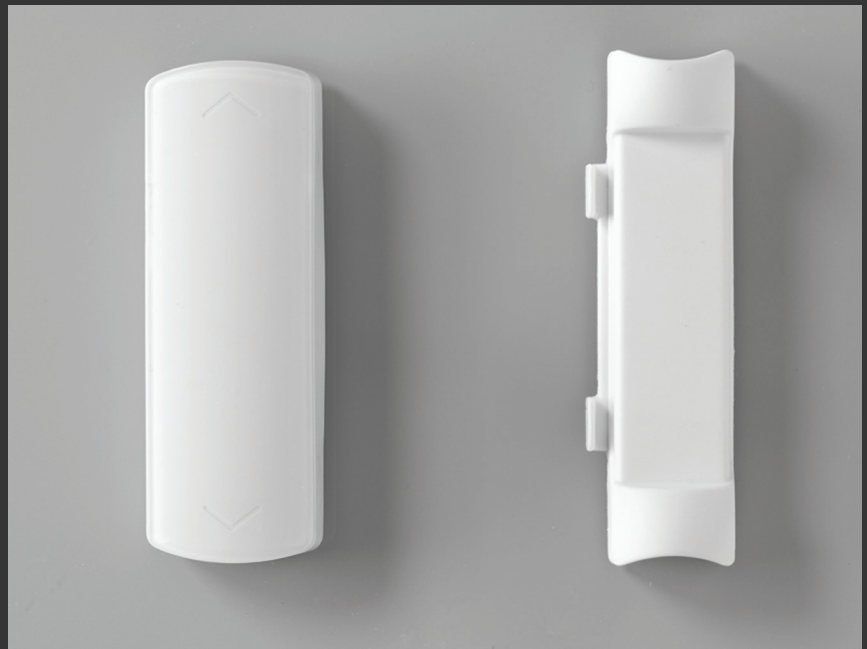

Medium Privacy

MISTIFY BLACK | MYB 31

Low Privacy

Parts and Accessories

MISSING SOMETHING?

Our customer service team is happy to help you with any item you may need.

SCREWS

SCREW HOLE COVERS

MISCELLANEOUS

ENCLOSED BLINDS OPERATORS

EXPLORE MORE WITH
OUR CATALOG+

215 E. ROOSEVELT AVE.
ZEELAND, MI 49464
800.253.3900 | ODL.COM
ODL.COM/CATALOG

©2026 ODL
226135 (03/26)