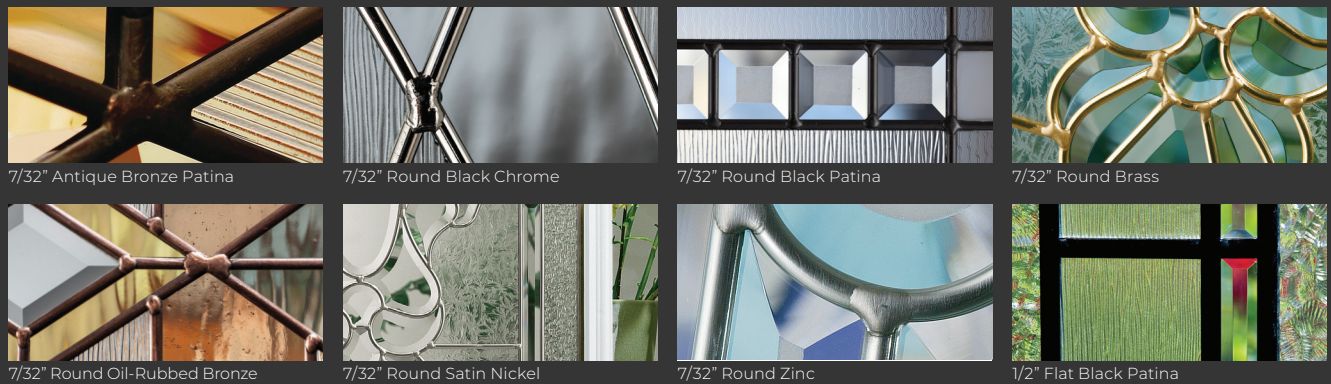

02. CHOOSE YOUR CAMING COLOR