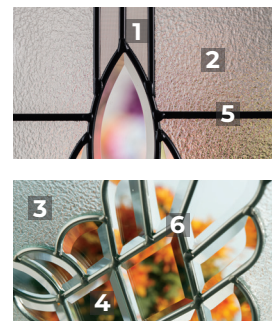

22x36 8x36 22x15 22x17

GRACE

22x80 8x80 22x64 8x64 7x64* 22x48 8x48 22x36 8x36

22x38 8x42 RT Full Oval 3/4 Oval 22x10 Sunburst

1. Micro-Cubed Glass
2. Granite Glass
3. Micro-Granite Glass
4. Clear Bevels
5. Patina Caming
6. Platinum Nickel Caming