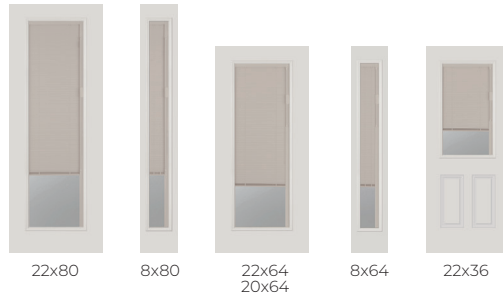

ENCLOSED BLINDS

PREMIUM COLORS

Impact Rated

LOW-E+: available with hard coat finish (270 or 366)

*Tilt only