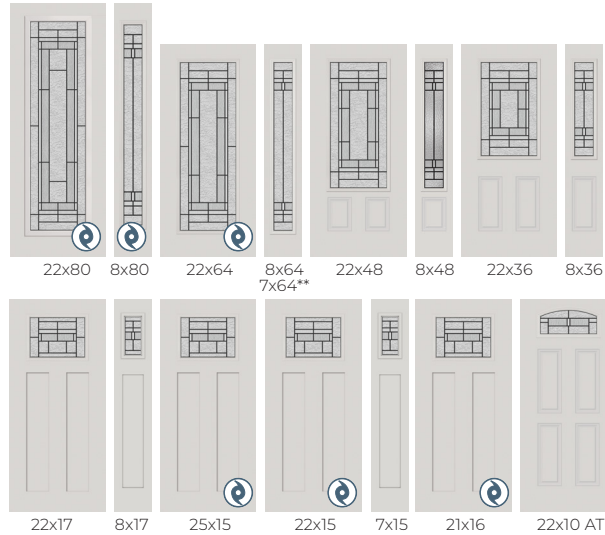

PEMBROOK°

1. Artic Glass
2. Micro-Cubed Glass
3. Streamed Glass
4. Clear Bevels
5. Flat Patina Caming