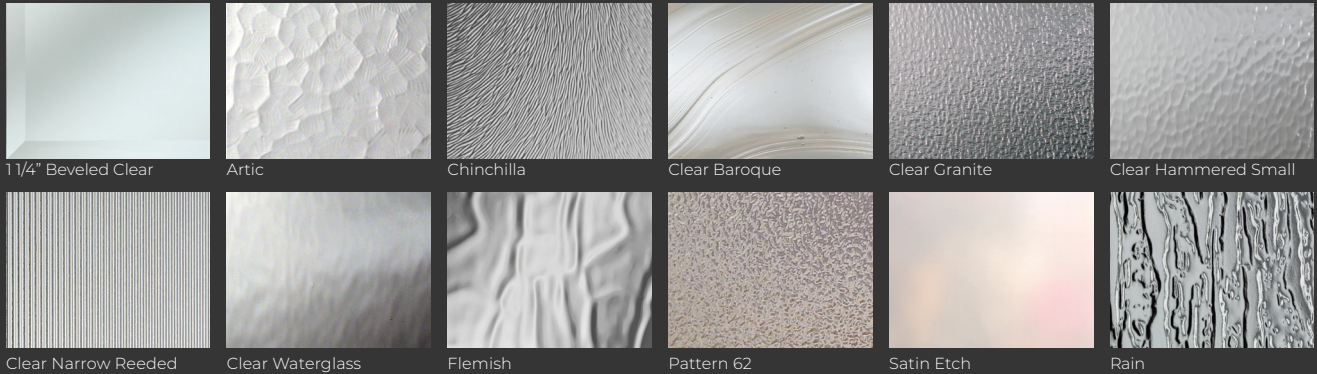

CUSTOM DOORGLASS: CAMED DESIGNS

With our custom capabilities, we can bring virtually any camed pattern to life by combining glass textures, colors, and profiles to reflect your unique vision.

01. CHOOSE YOUR GLASS