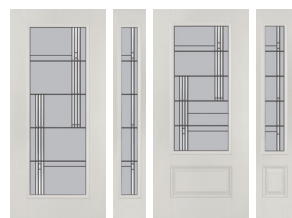

PRIVACY RATING

CADENCE[°]

22x80 8x80 22x64 8x64 7x64* 22x48 8x48

Full Oval 3/4 Oval 22x10

1. Clear Bevels
2. Ripple Glass
3. Heavy Hammered Glass
4. Patina Caming

PRIVACY RATING

CALANDRA

22x64 7x64 22x48 8x48