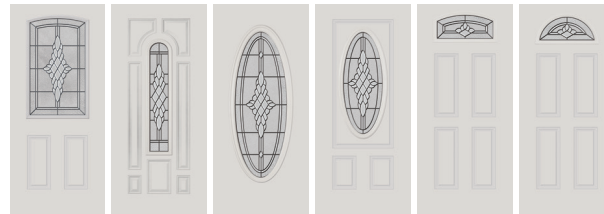

22x36 8x36 22x15 22x17

GRACE

22x80 8x80 22x64 8x64 7x64* 22x48 8x48 22x36 8x36

22x38 8x42 RT Full Oval 3/4 Oval 22x10 Sunburst

1. Micro-Cubed Glass
2. Granite Glass
3. Micro-Granite Glass
4. Clear Bevels
5. Patina Caming
6. Platinum Nickel Caming