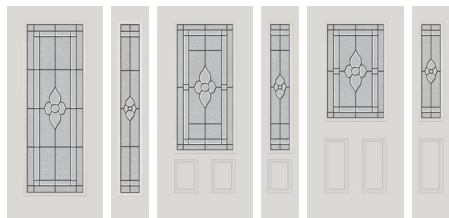

NOUVEAU°

22x64 8x64 22x48 8x48 22x36 8x36
20x64** 7x64 20x36**