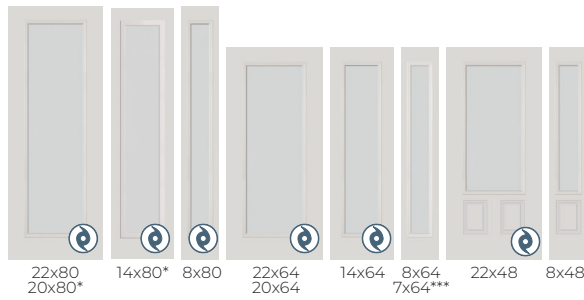

BLANCA

Silkscreen

Texture enclosed in glass

PRIVACY RATING

LOW-E: available with soft coat finish (CS73 or 180)

LOW-E+: available with hard coat finish (270 or 366)   Impact Rated

* Impact Rated Only
**Custom only, additional glass sizes may be available through ODG Custom Solutions. See page 8 for ordering details.

***Available as Impact Rated Doorglass

Find more in the Product Guides on pages 48-51