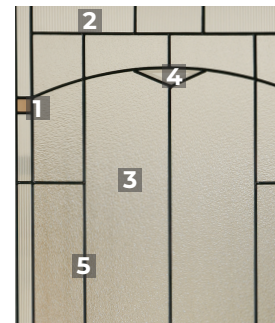

PRIVACY RATING

STERLING

22x64 8x64 22x48 8x48

1. Iced Granite Glass
2. Chinchilla Bevels
3. Clear Jewels
4. Patina Caming

TOPAZ

22x64** 8x64 22x48 8x48 22x36 8x36
20x64 7x64** 20x36

1. Bronze Software Glass
2. Thin Reed Glass
3. Micro-Granite Glass
4. Clear Bevels
5. Patina Caming