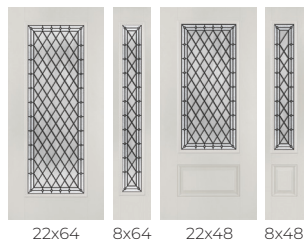

STERLING

22x64 8x64 22x48 8x48