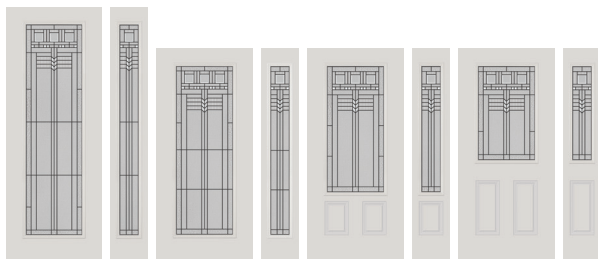

NOUVEAU°

22x64 8x64 22x48 8x48 22x36 8x36
20x64** 7x64 20x36**

22x36 RT Full Oval 3/4 Oval 22x10 AT Sunburst 7x18

1. Glue Chip Glass
2. Clear Bevels
3. Platinum Nickel Caming
4. Patina Caming

OAK PARK°

22x80 8x80 22x64 8x64 22x48 8x48 22x36 8x36
7x64