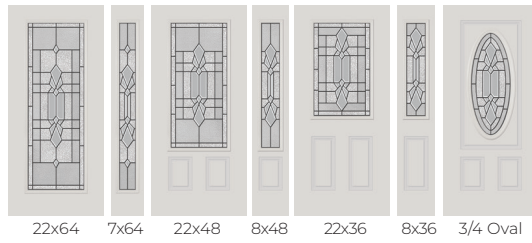

22x64 7x64 22x48 8x48 22x36 8x36 3/4 Oval