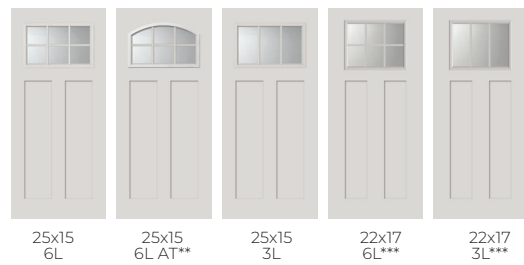

CRAFTSMAN SDL FRAME ZEEL® SDL FRAME

External grille is 7/8" and internal mill-finish grille is 1/2".

Available in mahogany, oak, and white unless noted.