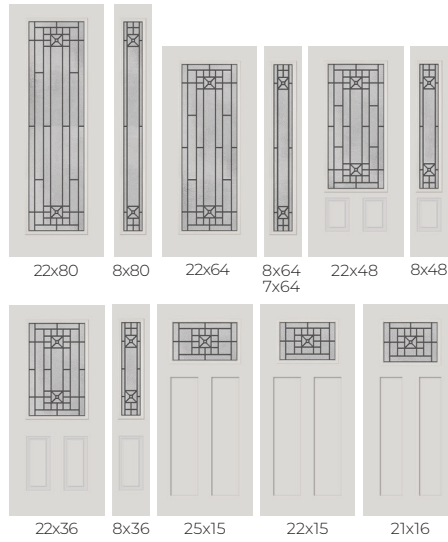

COURTYARD

1. Granite Glass
2. Nickel Vein Wrought Iron Caming