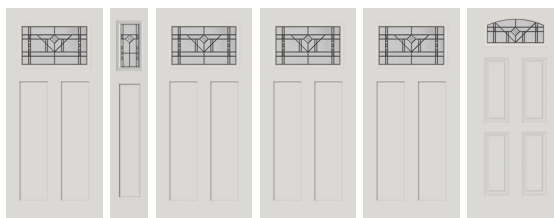

22x17 8x17 25x15 22x15 21x16 22x10 AT