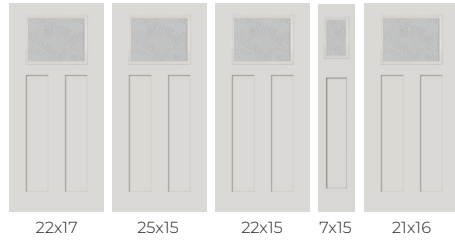

PARIS

Glass size: 66 7/8" x 13 7/8"
3'0" door + (2) 14" sidelights

Glass size: 62 7/8" x 11 7/8"
3'0" door + (2) 12" sidelights

PEMBROOK

Glass size: 61 1/2" x 11 7/8"
3'0" door + (2) 12" sidelights

RIVERWOOD

Glass size: 61 1/2" x 11 7/8"
3'0" door + (2) 12" sidelights

VINTAGE CRAFTSMAN

Glass size: 66 1/2" x 11 7/8"
3'0" door + (2) 14" sidelights

Glass size: 61 1/2" x 11 7/8"
3'0" door + (2) 12" sidelights

BAROQUE