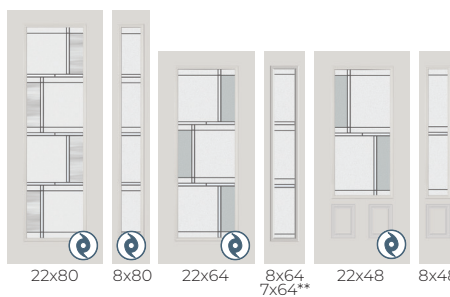

STERLING

1. Iced Granite Glass
2. Chinchilla Bevels
3. Clear Jewels
4. Patina Caming

TOPAZ

1. Bronze Software Glass
2. Thin Reed Glass
3. Micro-Granite Glass
4. Clear Bevels
5. Patina Caming

VILANO

1. Gray Software Glass
2. Frosted Glass
3. Clear Bevels
4. Patina Caming