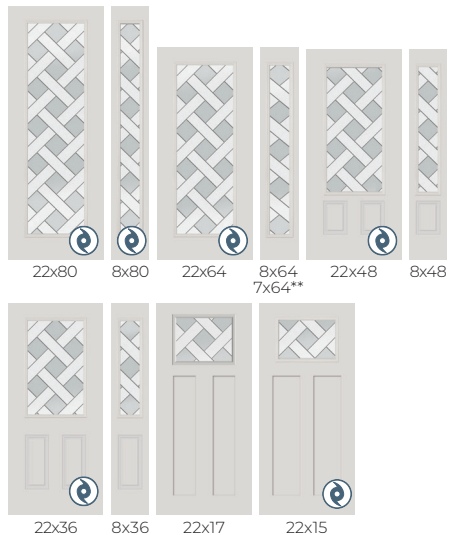

MARGATE

1. Frosted Glass
2. Iced Granite Glass
3. Platinum Nickel Caming