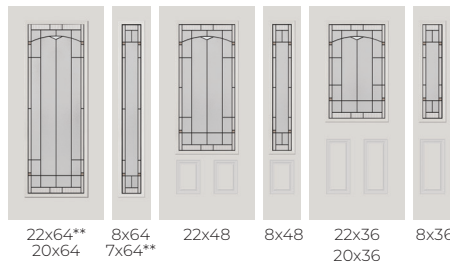

PRIVACY RATING

STERLING

22x64 8x64 22x48 8x48

1. Iced Granite Glass
2. Chinchilla Bevels
3. Clear Jewels
4. Patina Caming

TOPAZ

22x64** 8x64 22x48 8x48 22x36 8x36
20x64 7x64** 20x36

1. Bronze Software Glass
2. Thin Reed Glass
3. Micro-Granite Glass
4. Clear Bevels
5. Patina Caming