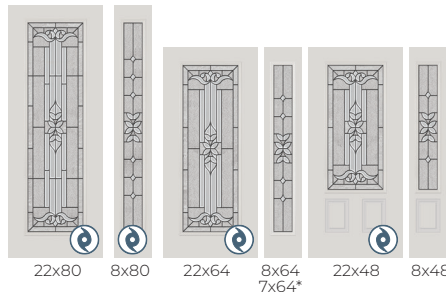

PRIVACY RATING

CADENCE[°]

22x80 8x80 22x64 8x64 7x64* 22x48 8x48

Full Oval 3/4 Oval 22x10

1. Clear Bevels
2. Ripple Glass
3. Heavy Hammered Glass
4. Patina Caming

PRIVACY RATING

CALANDRA

22x64 7x64 22x48 8x48