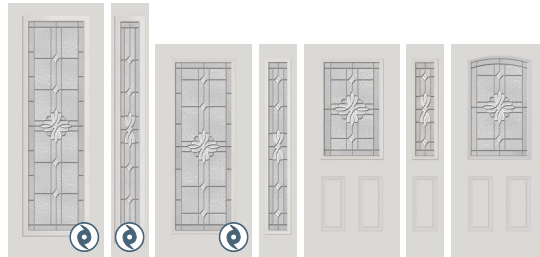

800.253.3900 · odl.com/doorglass-catalog

JAMESTON

22x64 7x64 22x48 8x48 22x36 8x36 3/4 Oval

1. Clear Bevels
2. Glue Chip Glass
3. Granite Glass
4. Patina Caming

LAUREL°

22x80* 8x80* 22x64 8x64 7x64** 22x36 20x36 8x36 22x38 AT