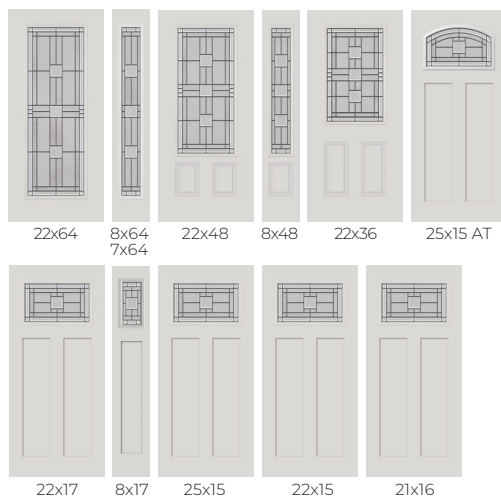

MONTEREY

1. Micro-Granite Glass
2. Granite Glass
3. Clear Bevels
4. Patina Caming
5. Satin Nickel Caming