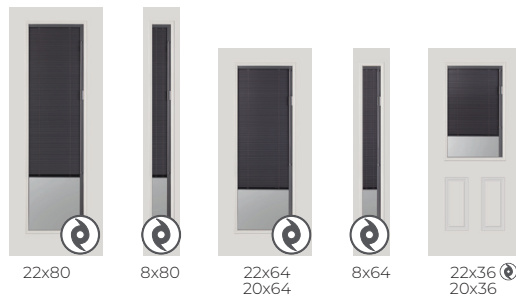

ENCLOSED BLINDS

PREMIUM COLORS

Impact Rated

LOW-E+: available with hard coat finish (270 or 366)

*Tilt only