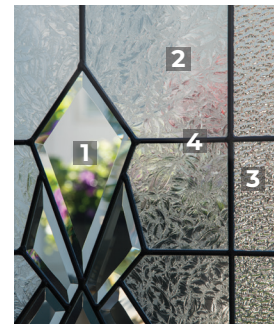

1. Clear Bevels
2. Glue Chip Glass
3. Granite Glass
4. Patina Caming